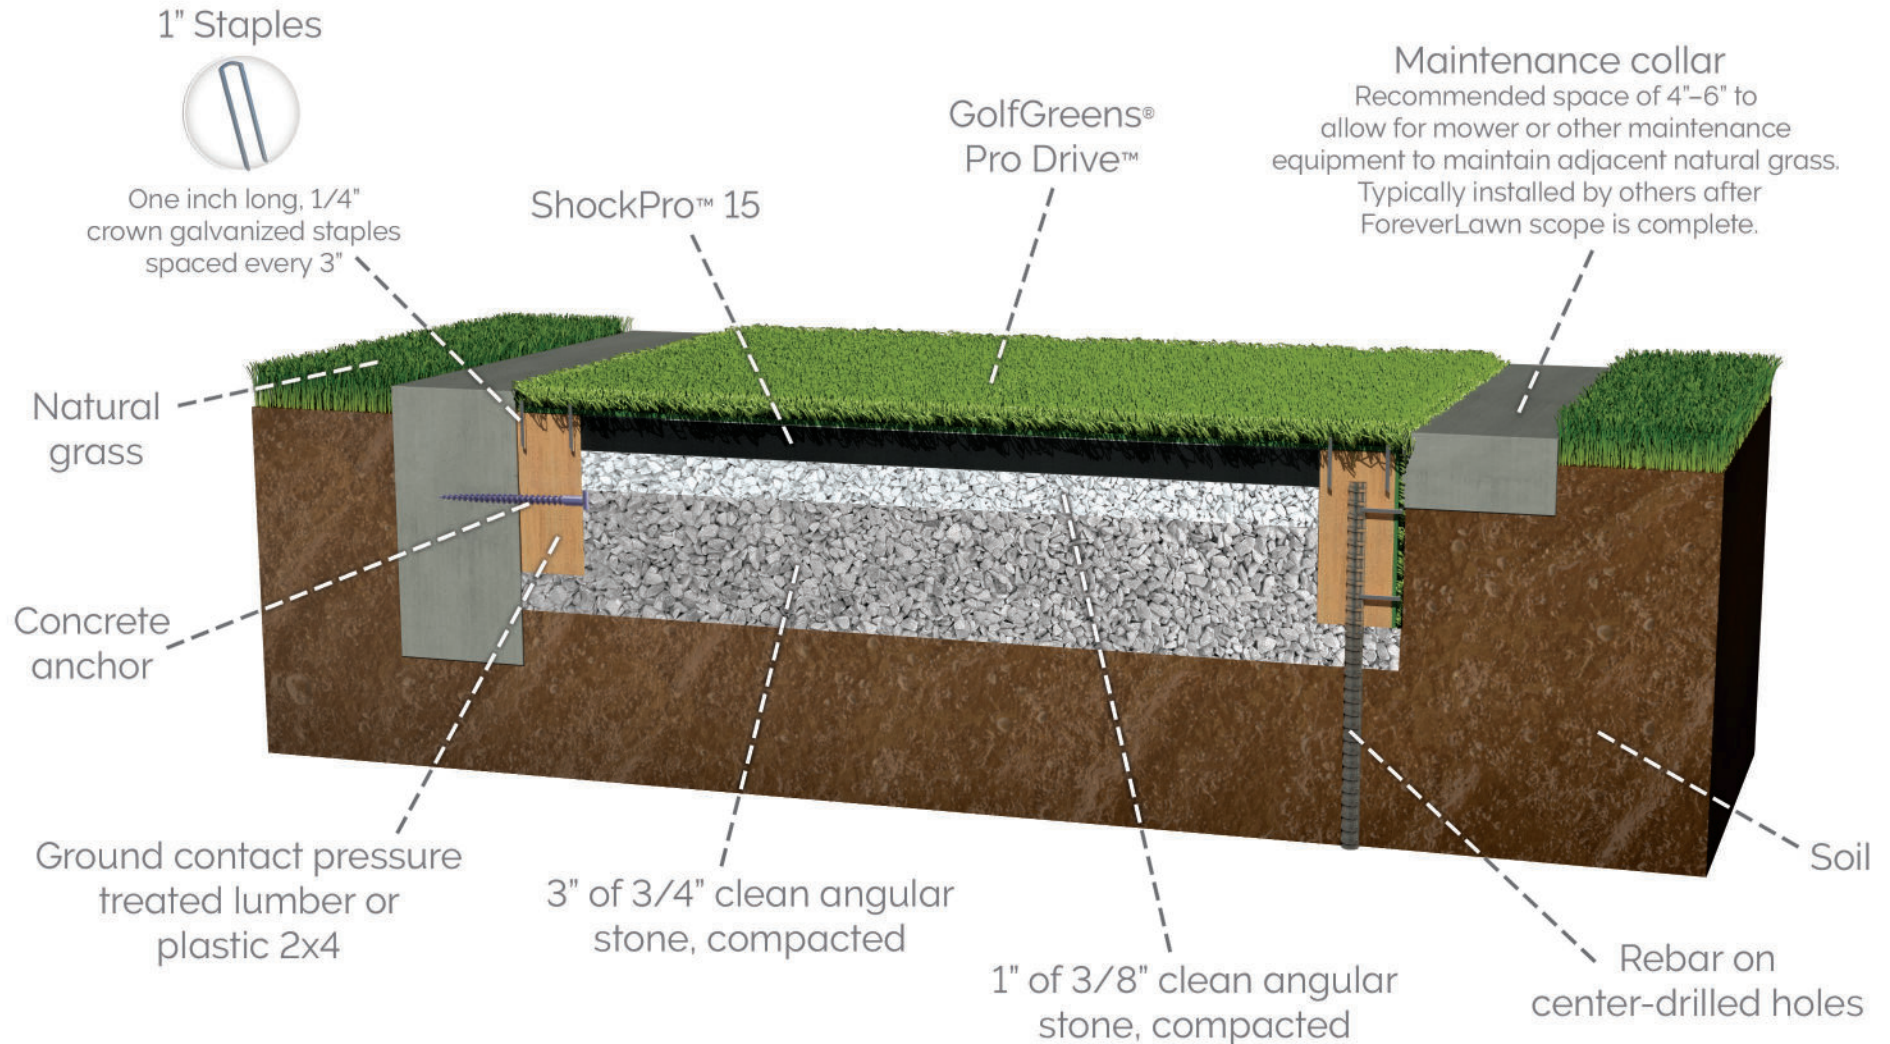

ForeverLawn Synthetic Grass System

Pro Drive tee line system over stone and pad

330.499.8873 • foreverlawn.com
8007 Beeson St., Louisville, OH 44641

microsite.caddetails.com/1148

By	G. Swartz	04/24
Scale	Not to scale	
Drawing No.	M1647	