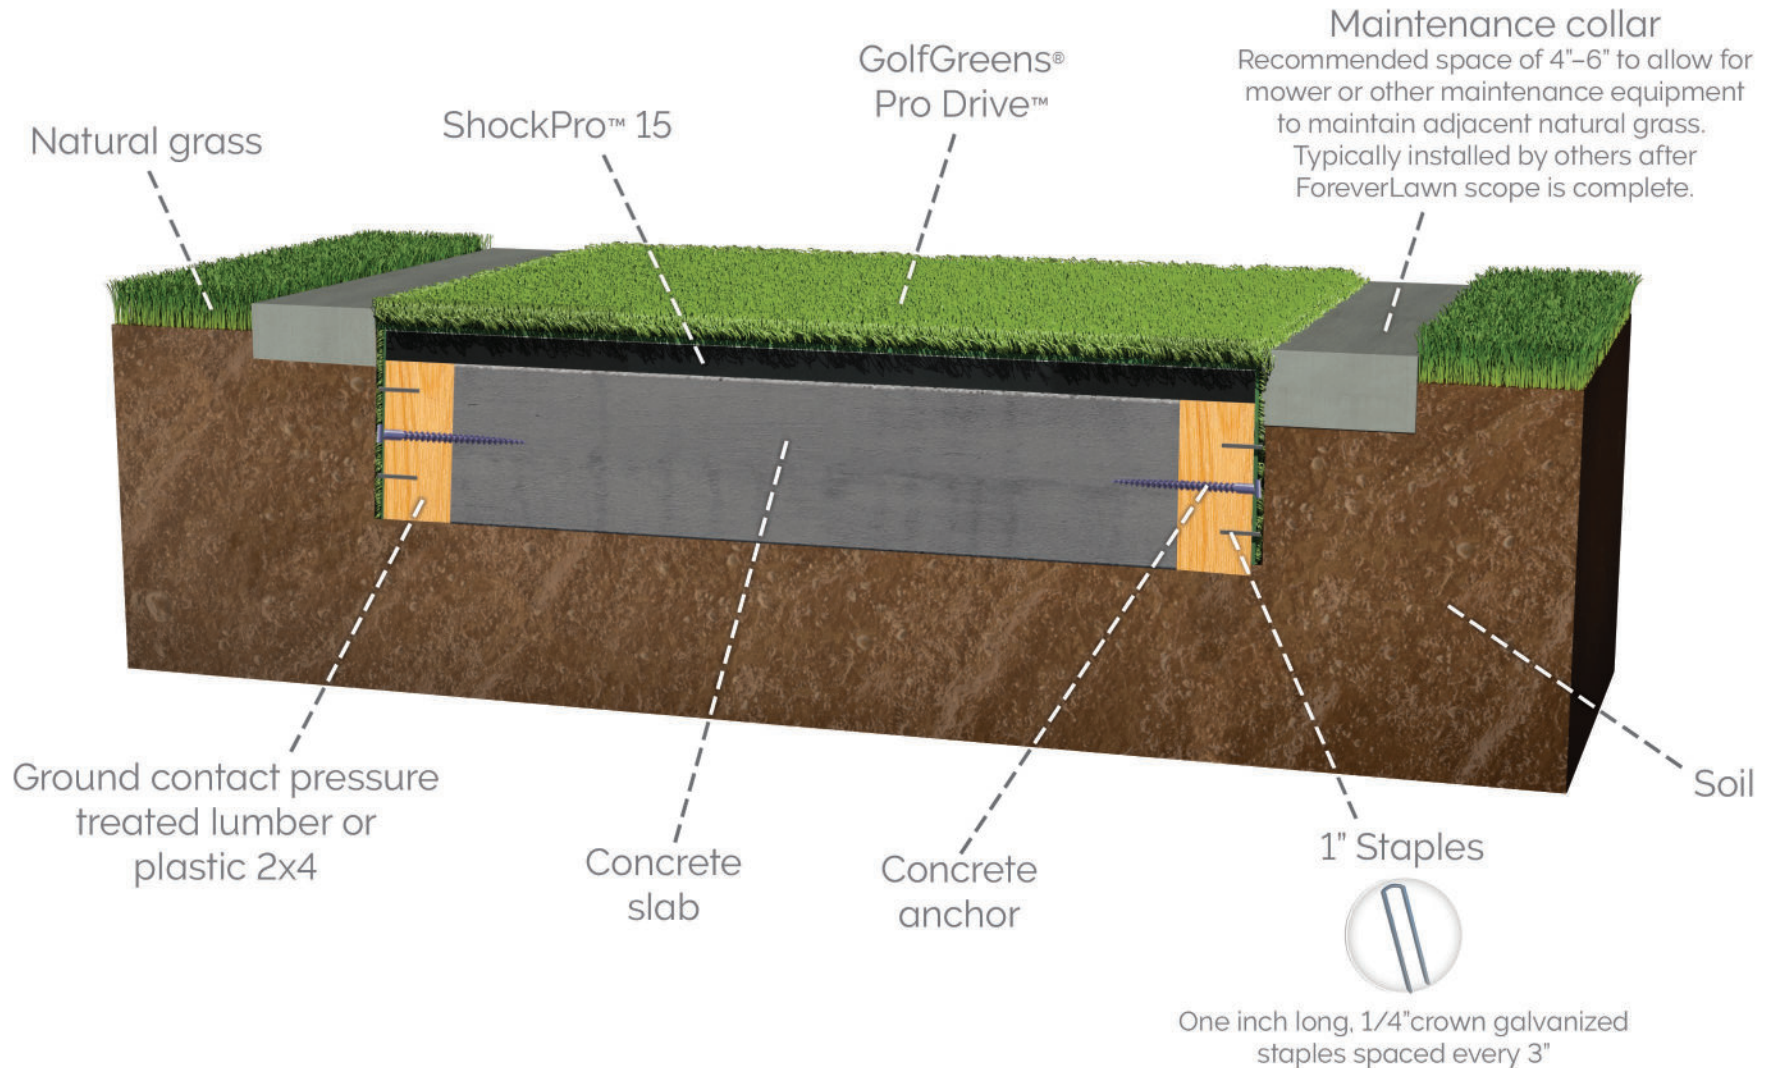

# ForeverLawn Synthetic Grass System

Pro Drive tee line system over concrete

330.499.8873 • foreverlawn.com  
8007 Beeson St., Louisville, OH 44641

 **CADdetails**  
MICROSITE  
microsite.caddetails.com/1148

By	G. Swartz	04/24
Scale	Not to scale	
Drawing No.	M1648	