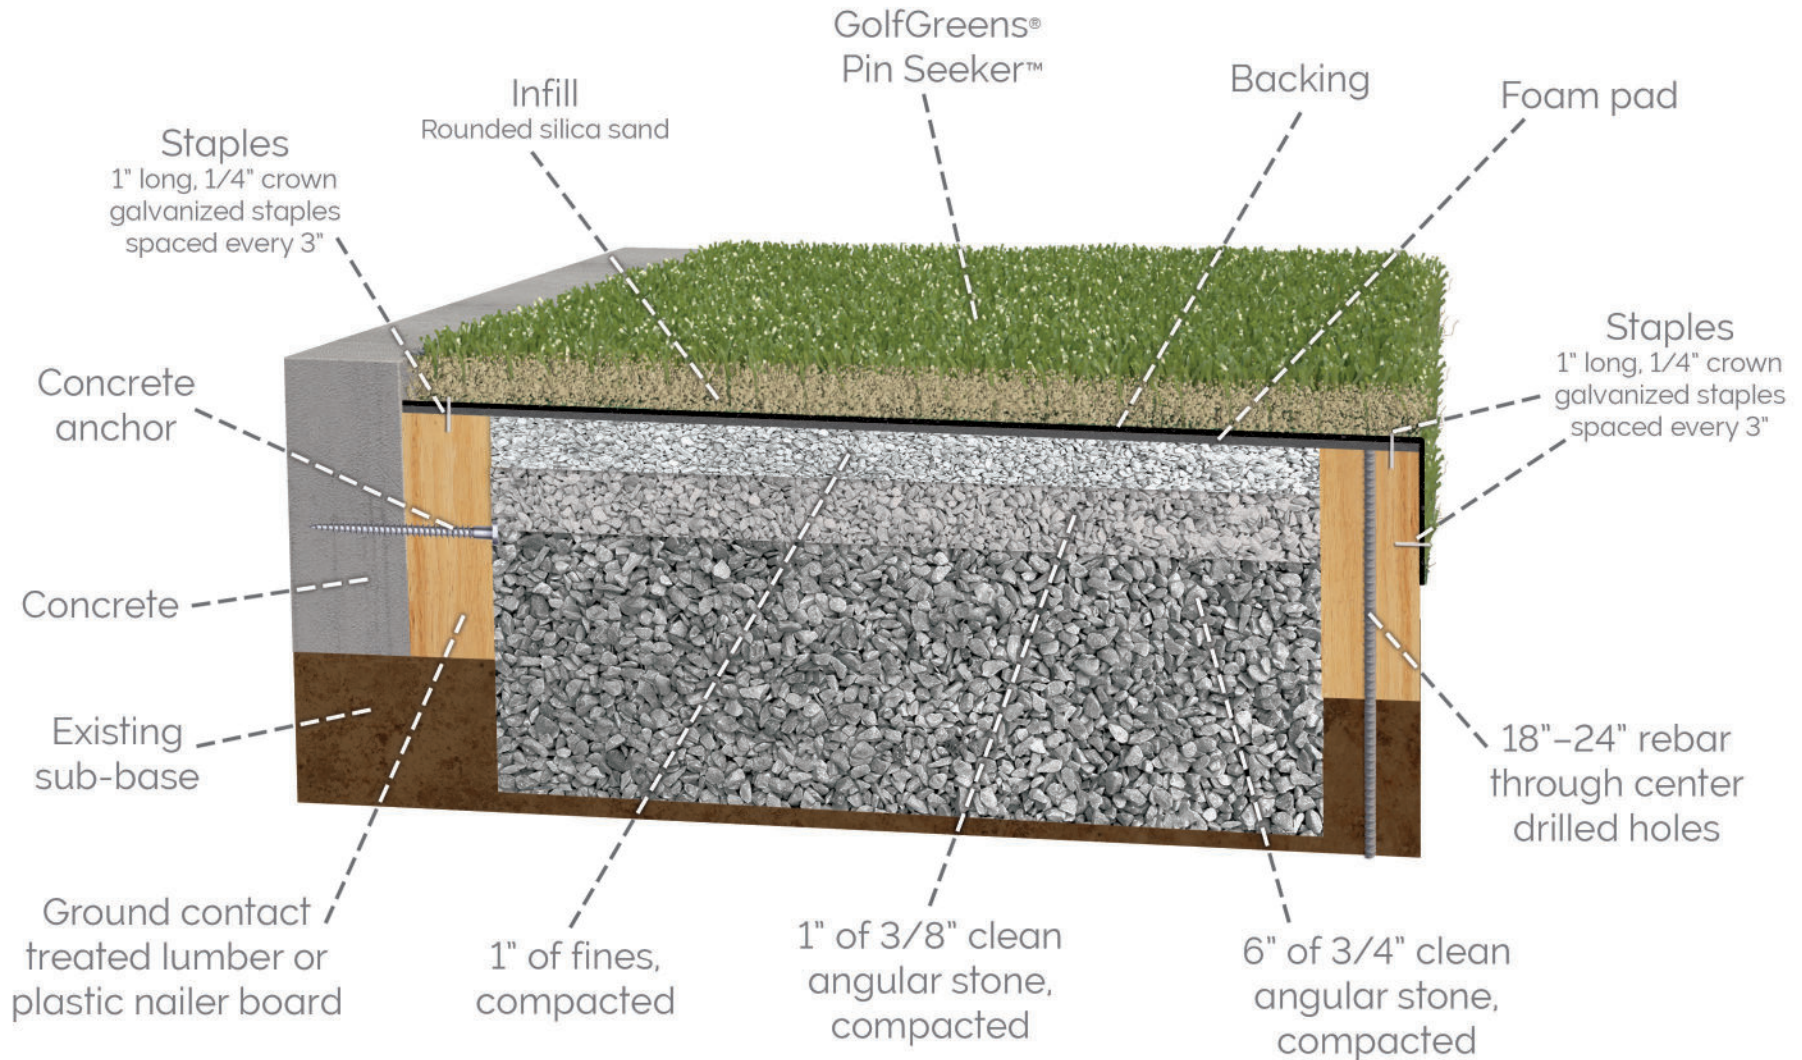

ForeverLawn Synthetic Grass System

Pin Seeker over aggregate

330.499.8873 • foreverlawn.com
8007 Beeson St., Louisville, OH 44641

microsite.caddetails.com/1148

By	T. Smith	04/26
Scale	Not to scale	
Drawing No.	M1939	