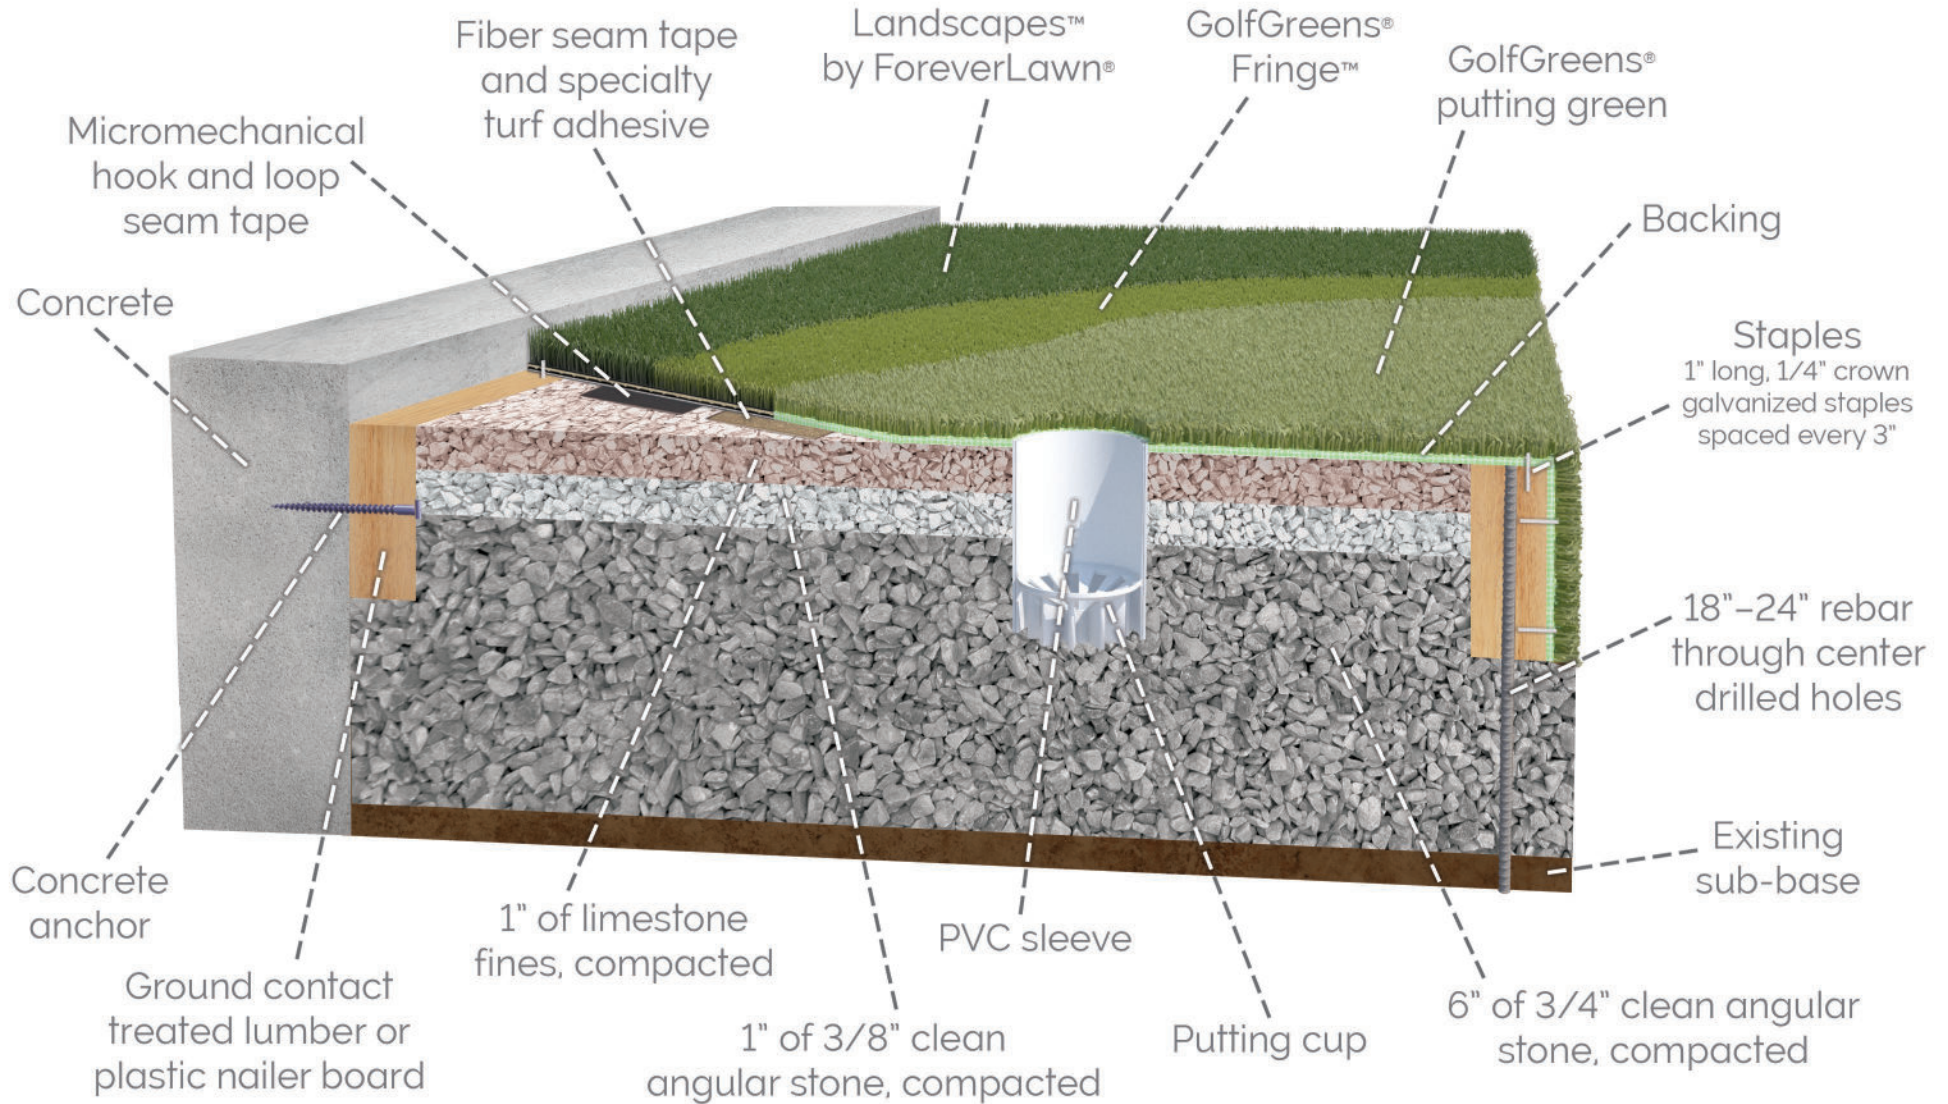

# ForeverLawn Synthetic Grass System

Putting green over aggregate

330.499.8873 • foreverlawn.com  
8007 Beeson St., Louisville, OH 44641

microsite.caddetails.com/1148

By	T. Smith	04/26
Scale	Not to scale	
Drawing No.	M1332	