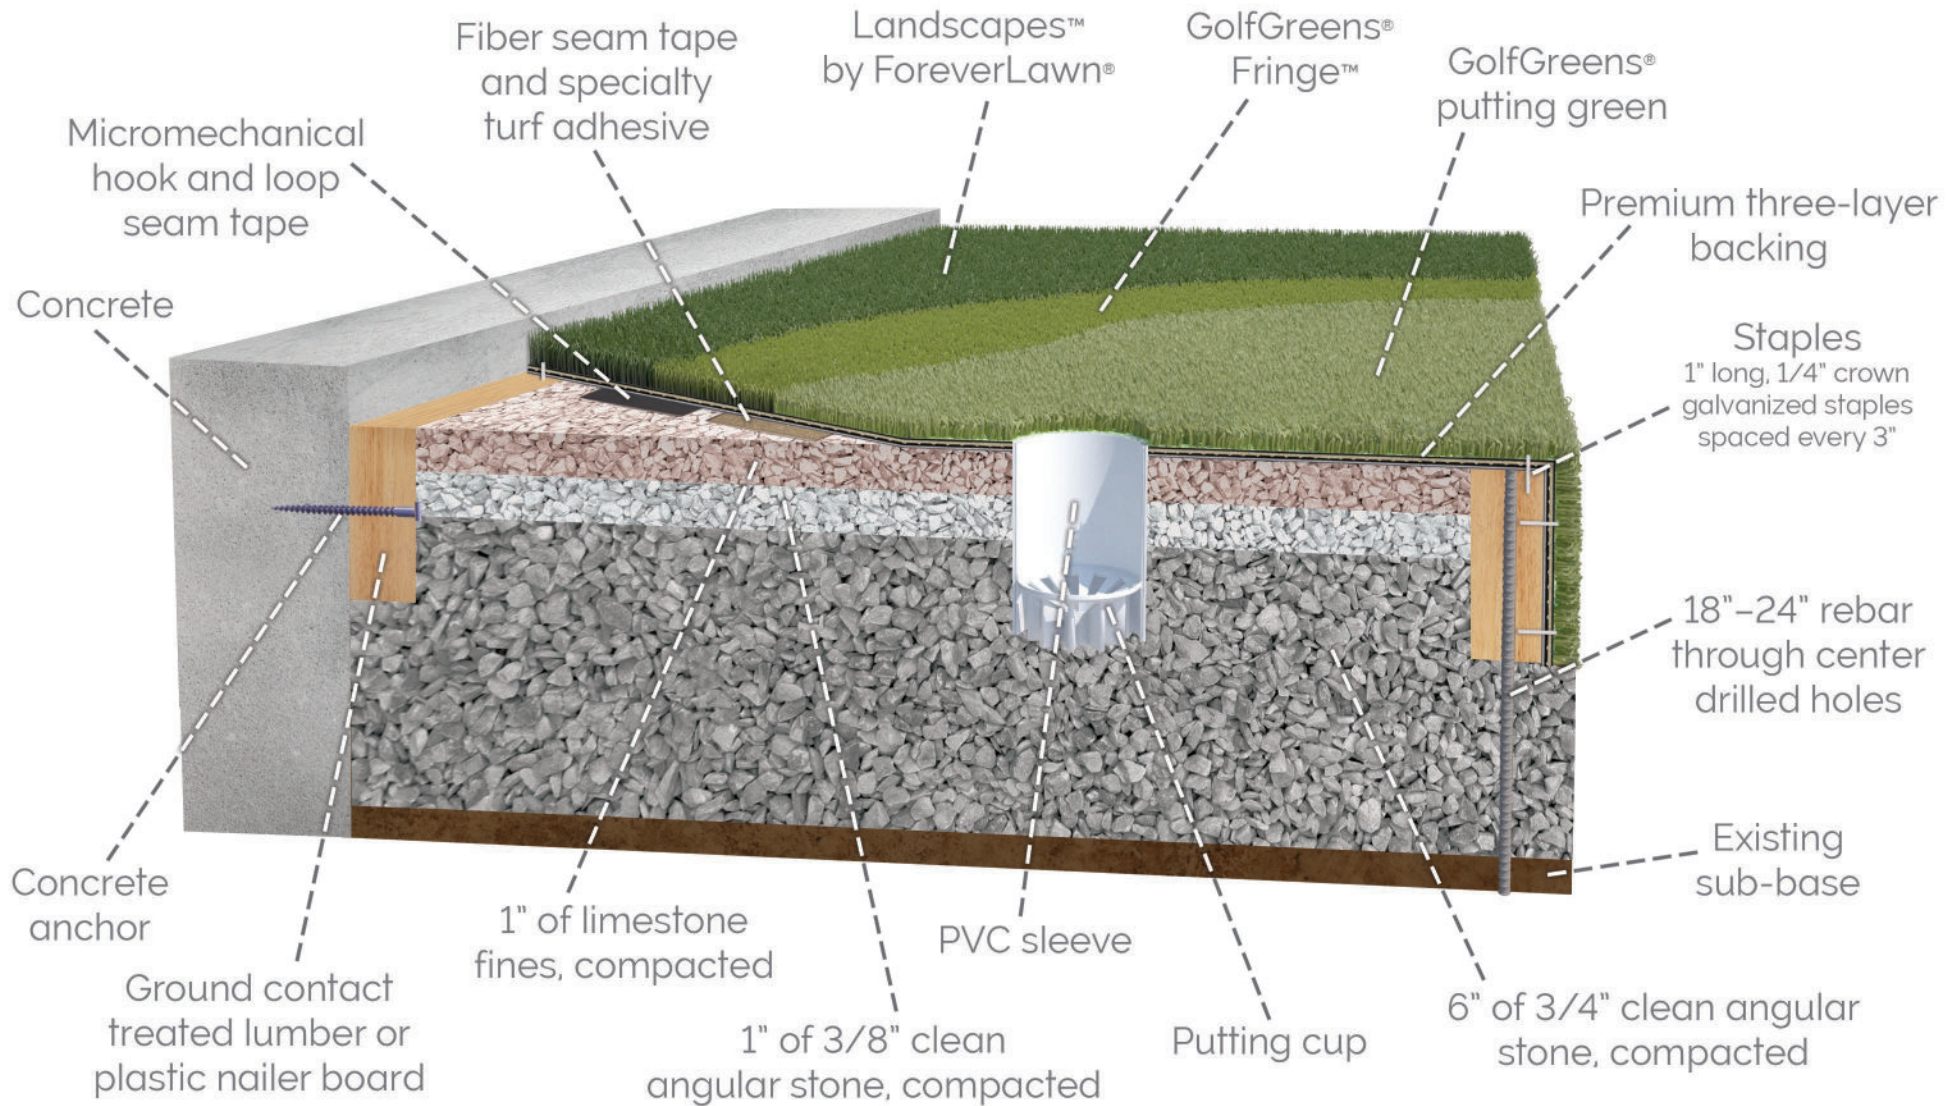

ForeverLawn Synthetic Grass System

Putting green with premium backing over aggregate

330.499.8873 • foreverlawn.com
8007 Beeson St., Louisville, OH 44641

microsite.caddetails.com/1148

By	T. Smith	04/26
Scale	Not to scale	
Drawing No.	M1848	