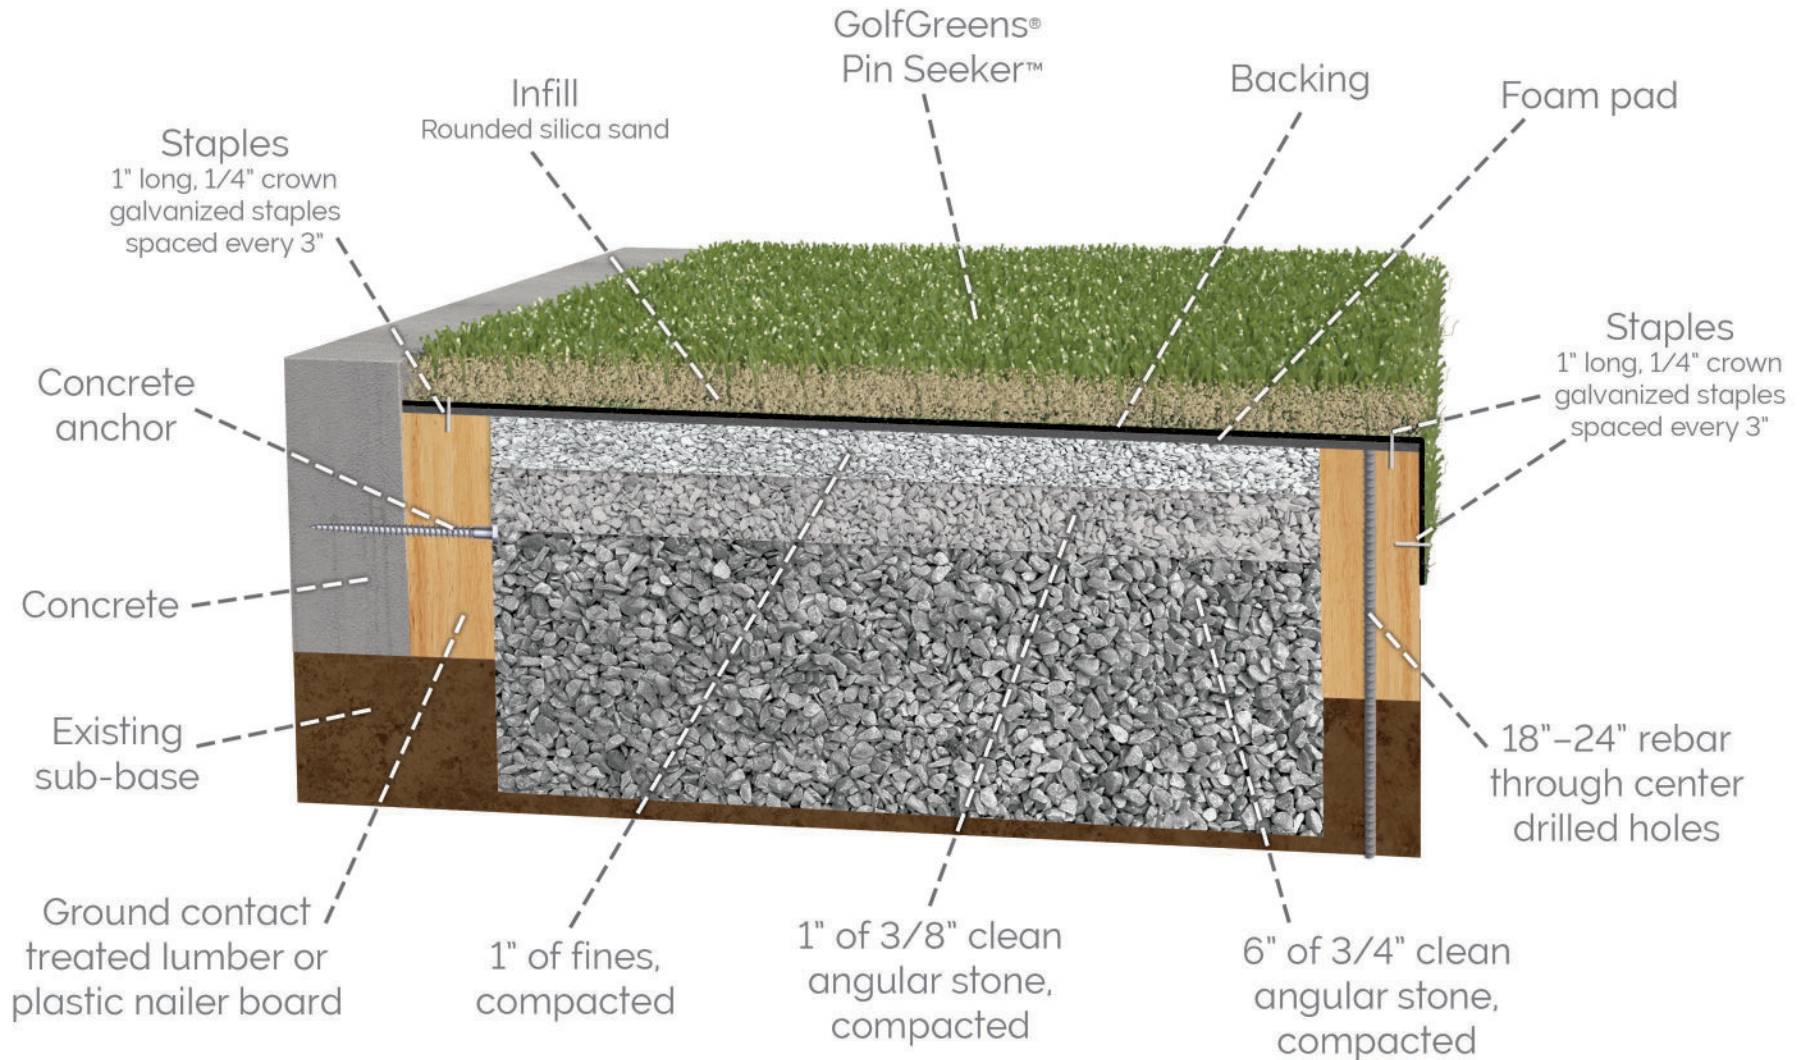

ForeverLawn Synthetic Grass System

Pin Seeker over aggregate

330.499.8873 • foreverlawn.com
8007 Beeson St., Louisville, OH 44641

microsite.caddetails.com/1148

By	T. Smith	04/26
Scale	Not to scale	
Drawing No.	M1939	