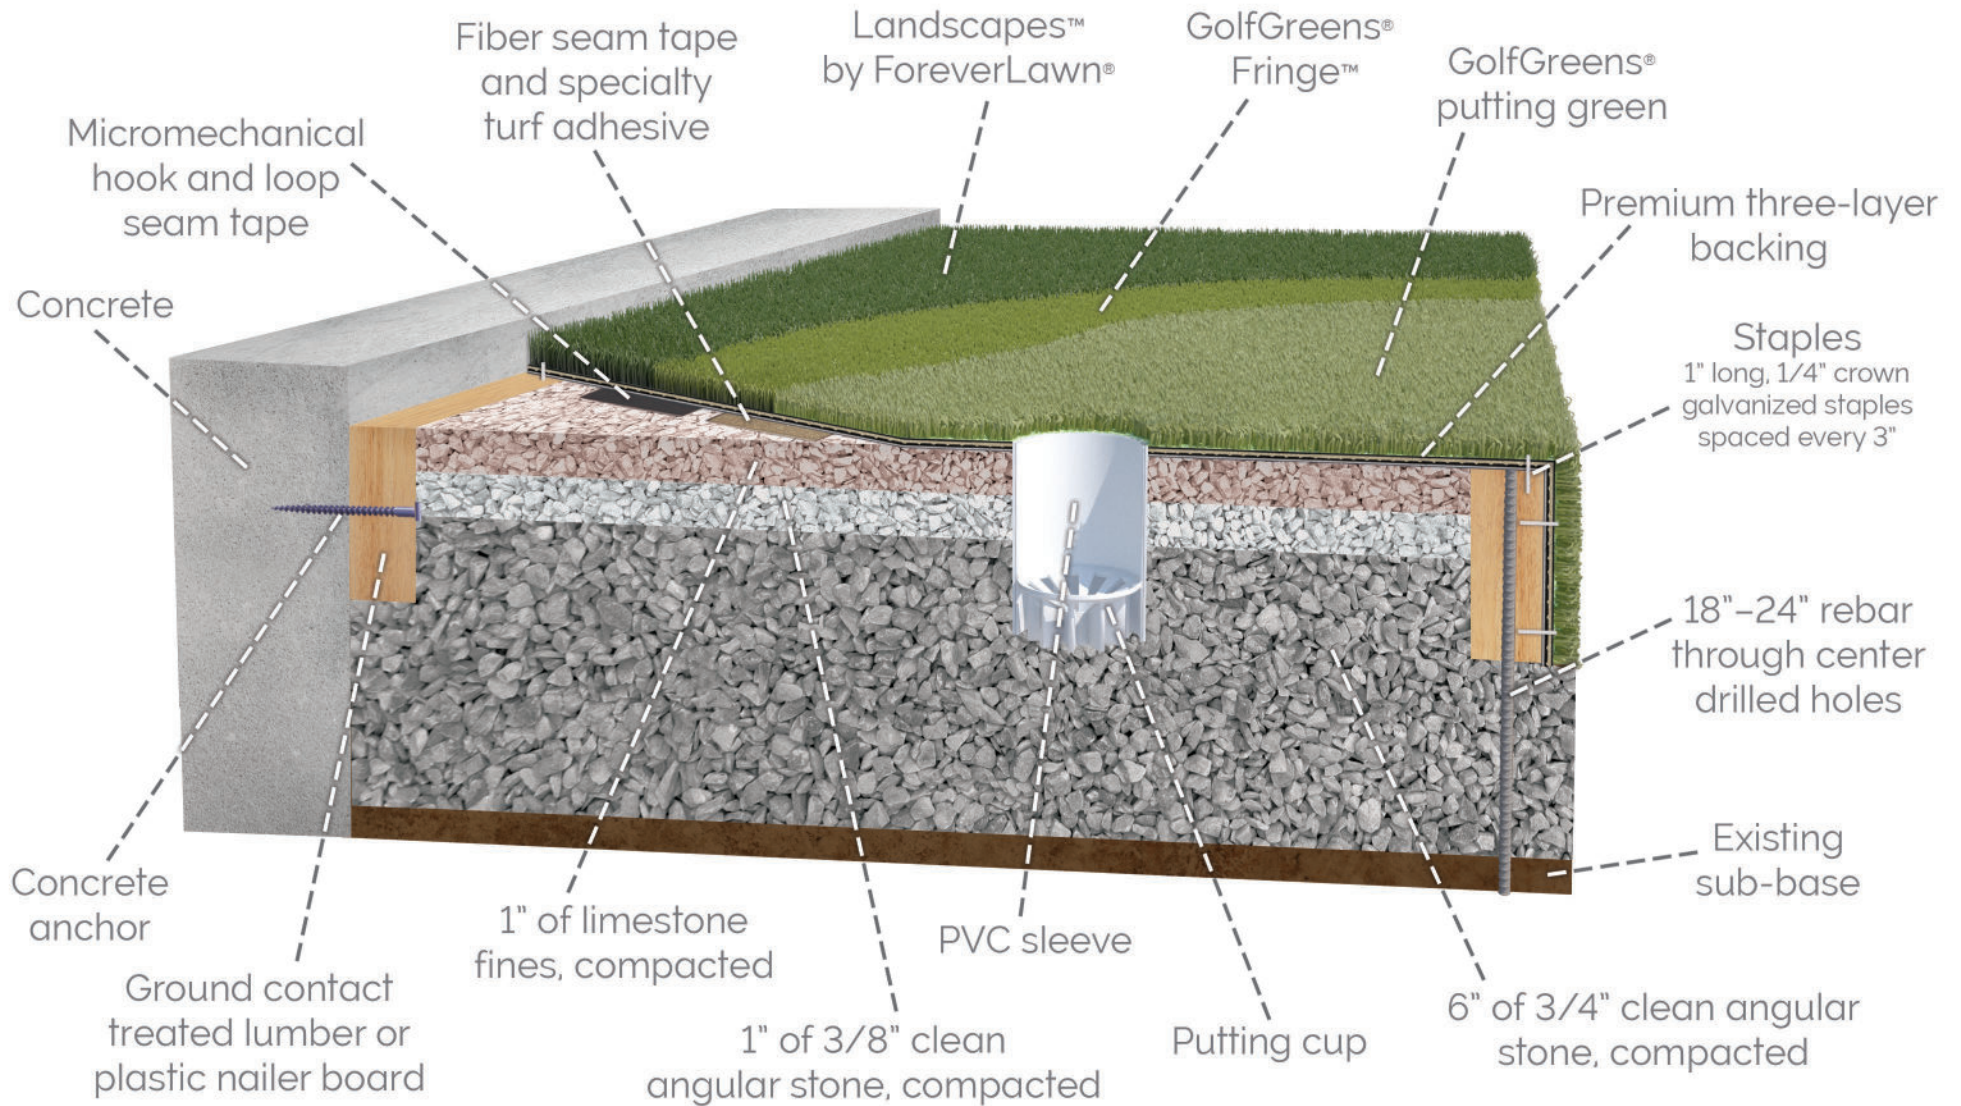

# ForeverLawn Synthetic Grass System

Putting green with premium backing over aggregate

330.499.8873 • foreverlawn.com  
8007 Beeson St., Louisville, OH 44641

microsite.caddetails.com/1148

By	T. Smith	04/26
Scale	Not to scale	
Drawing No.	M1848	