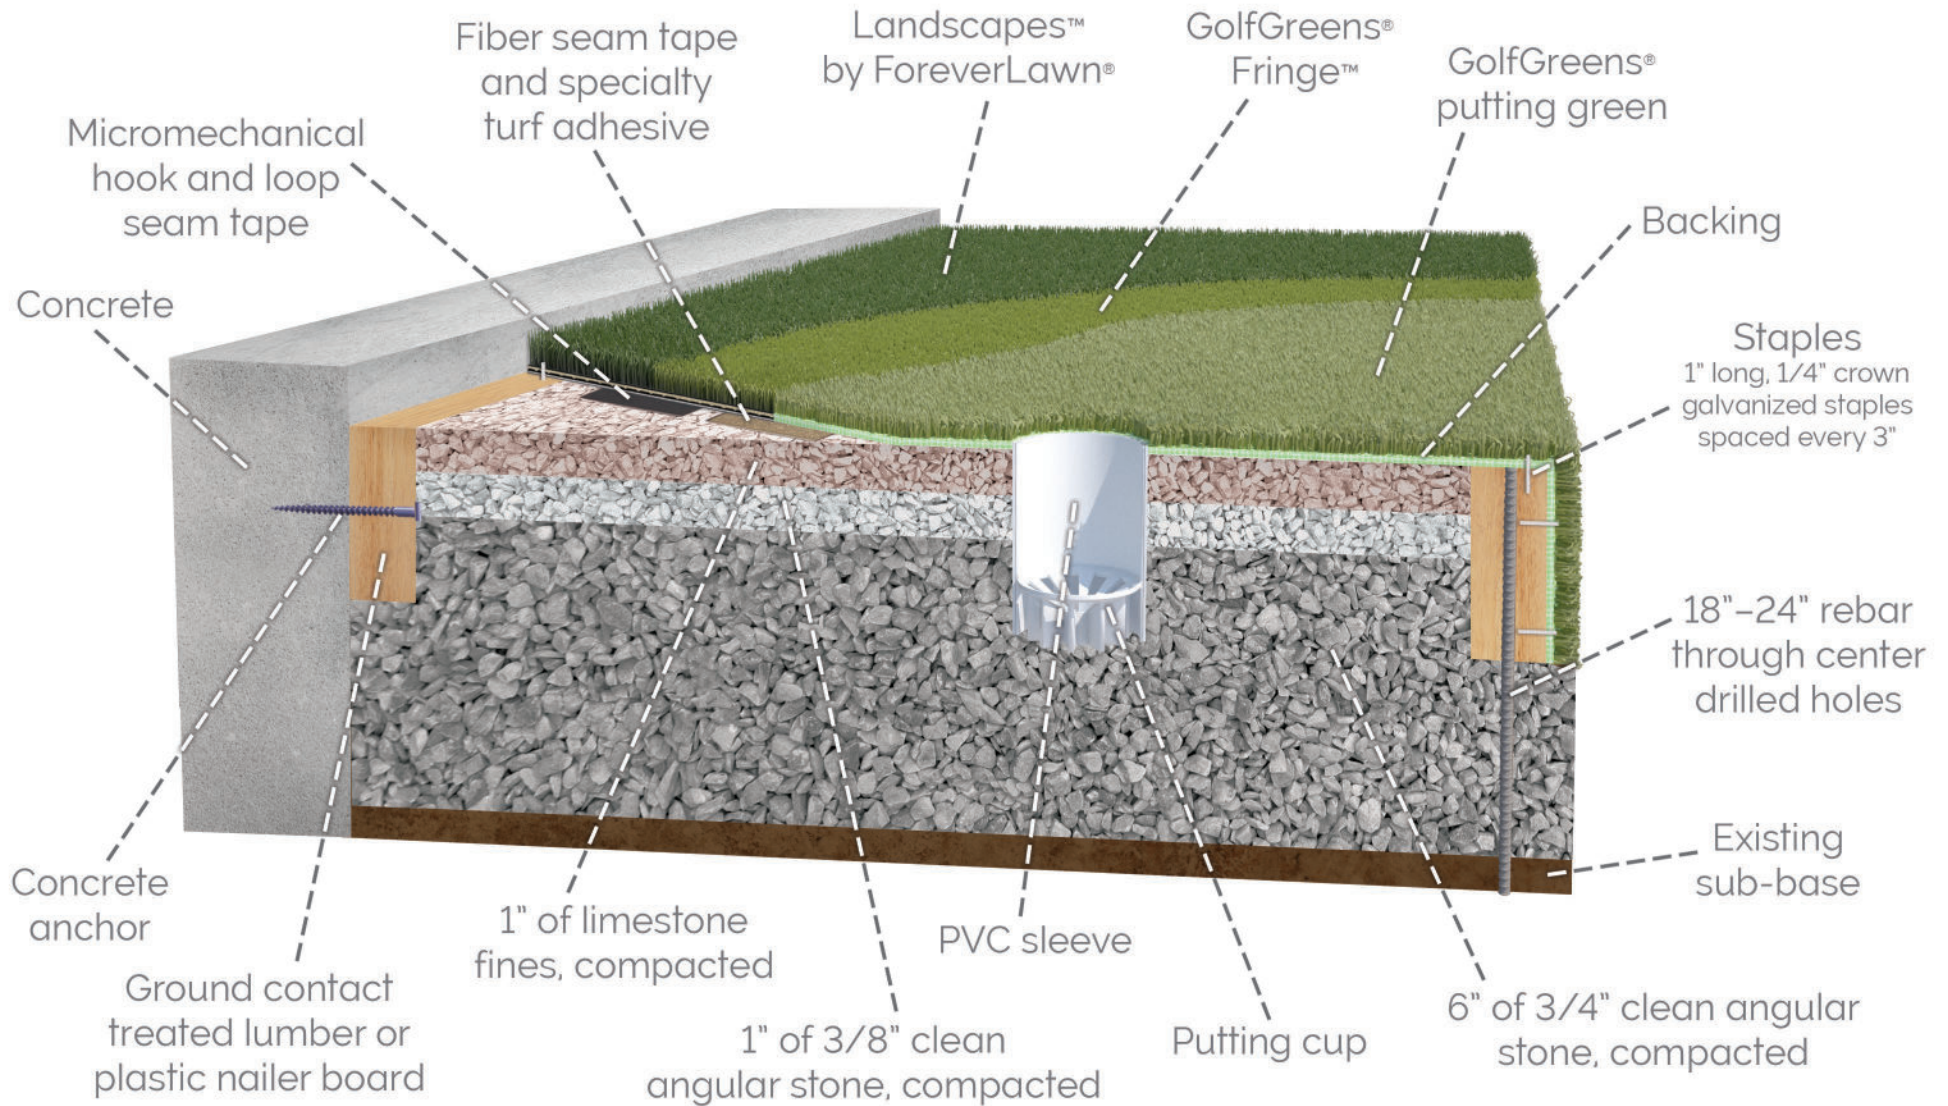

ForeverLawn Synthetic Grass System

Putting green over aggregate

330.499.8873 • foreverlawn.com
8007 Beeson St., Louisville, OH 44641

microsite.caddetails.com/1148

By	T. Smith	04/26
Scale	Not to scale	
Drawing No.	M1332	