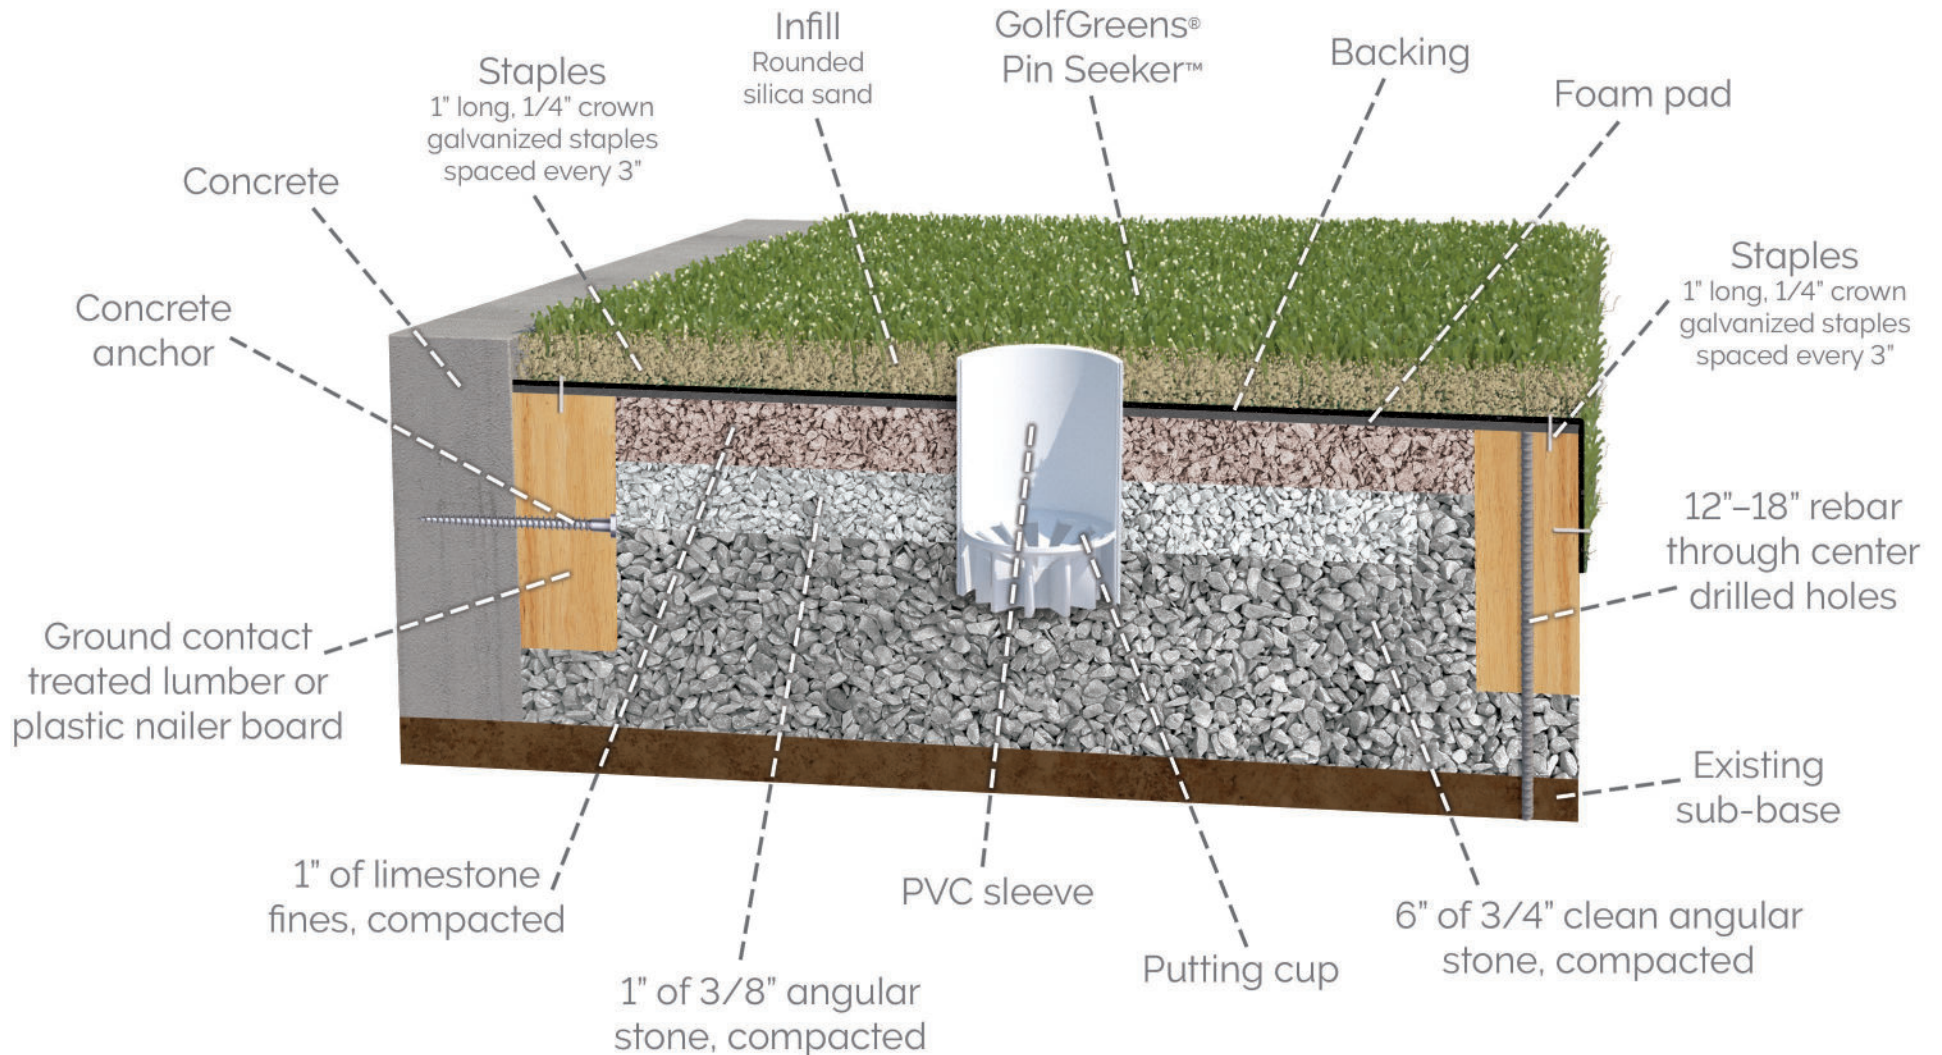

ForeverLawn Synthetic Grass System

Pin Seeker over aggregate

330.499.8873 • foreverlawn.com
8007 Beeson St., Louisville, OH 44641

microsite.caddetails.com/1148

By	T. Smith	03/25
Scale	Not to scale	
Drawing No.	M1939	