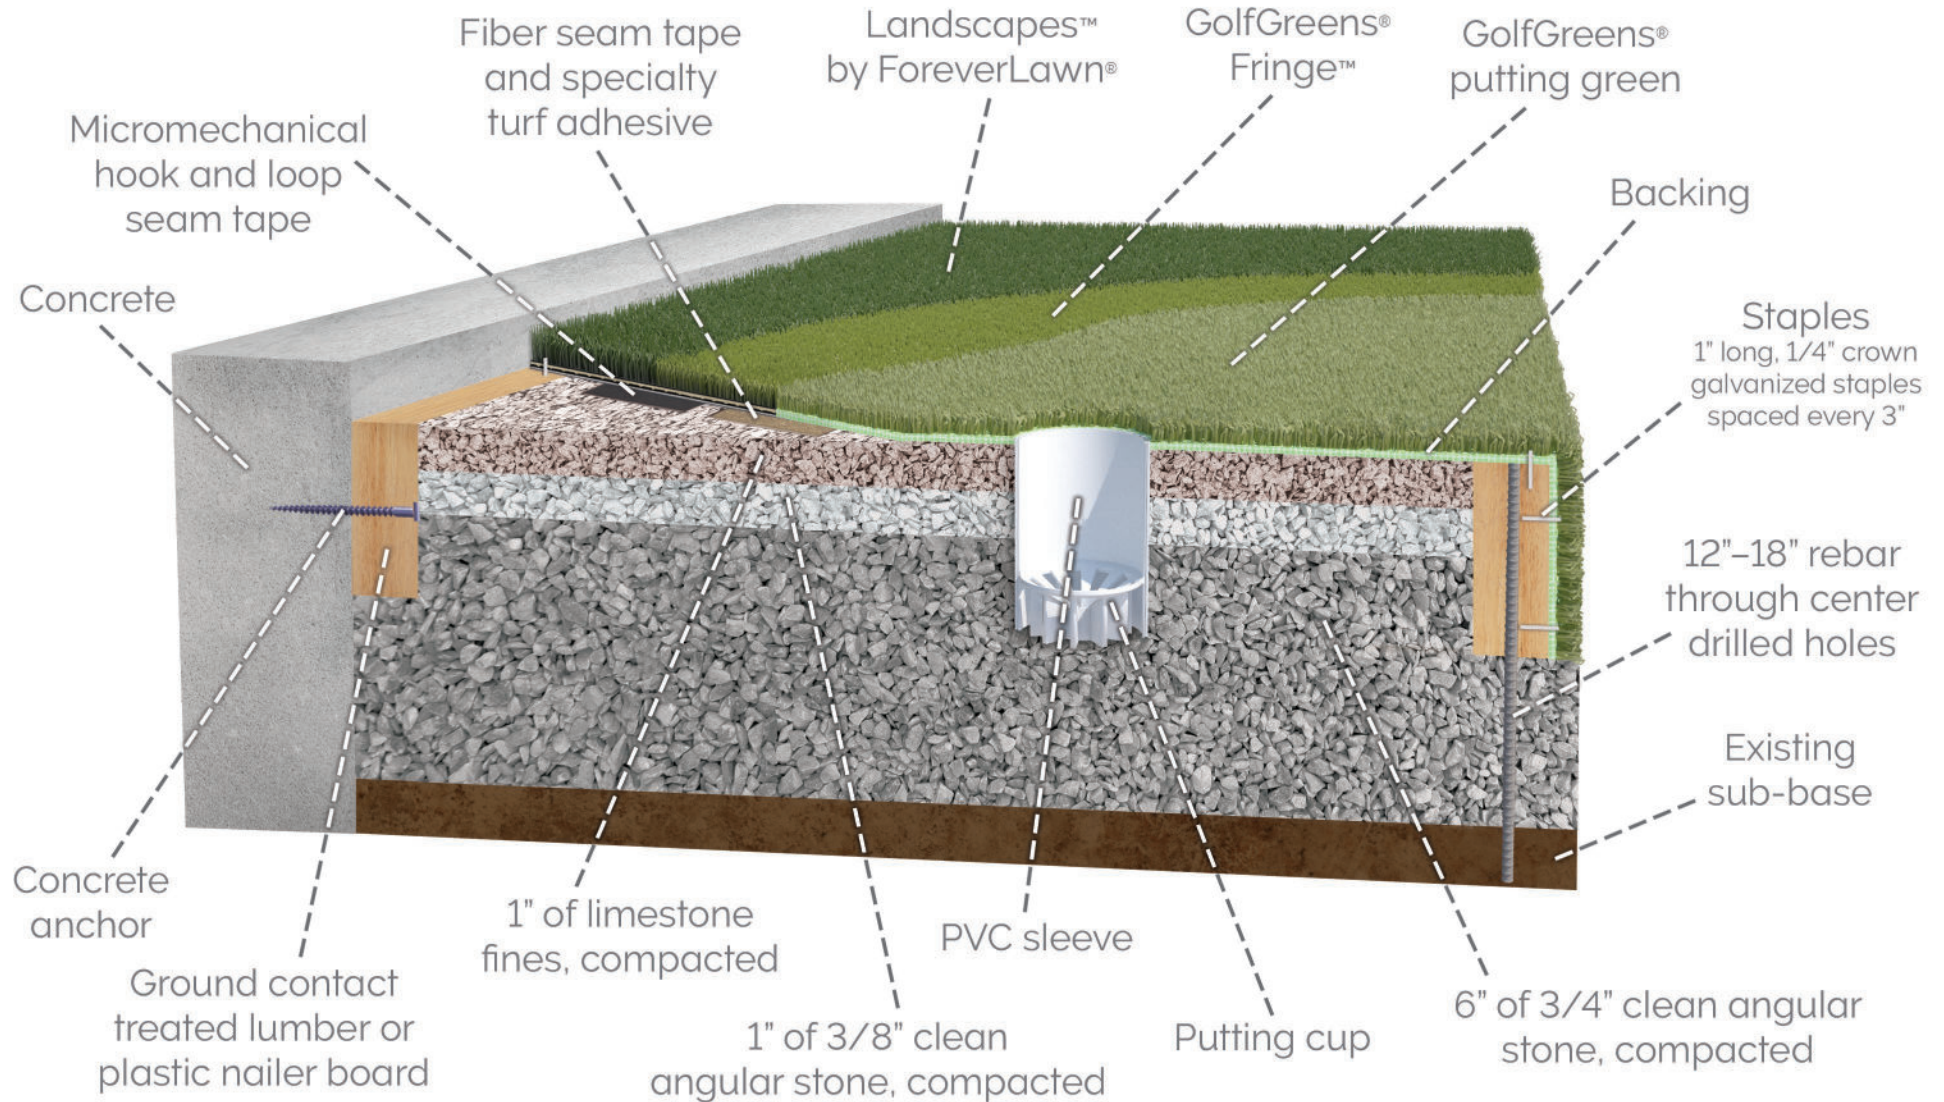

ForeverLawn Synthetic Grass System

Putting green over aggregate

330.499.8873 • foreverlawn.com
8007 Beeson St., Louisville, OH 44641

 **CADdetails**
MICROSITE
microsite.caddetails.com/1148

By	T. Smith	03/25
Scale	Not to scale	
Drawing No.	M1332	