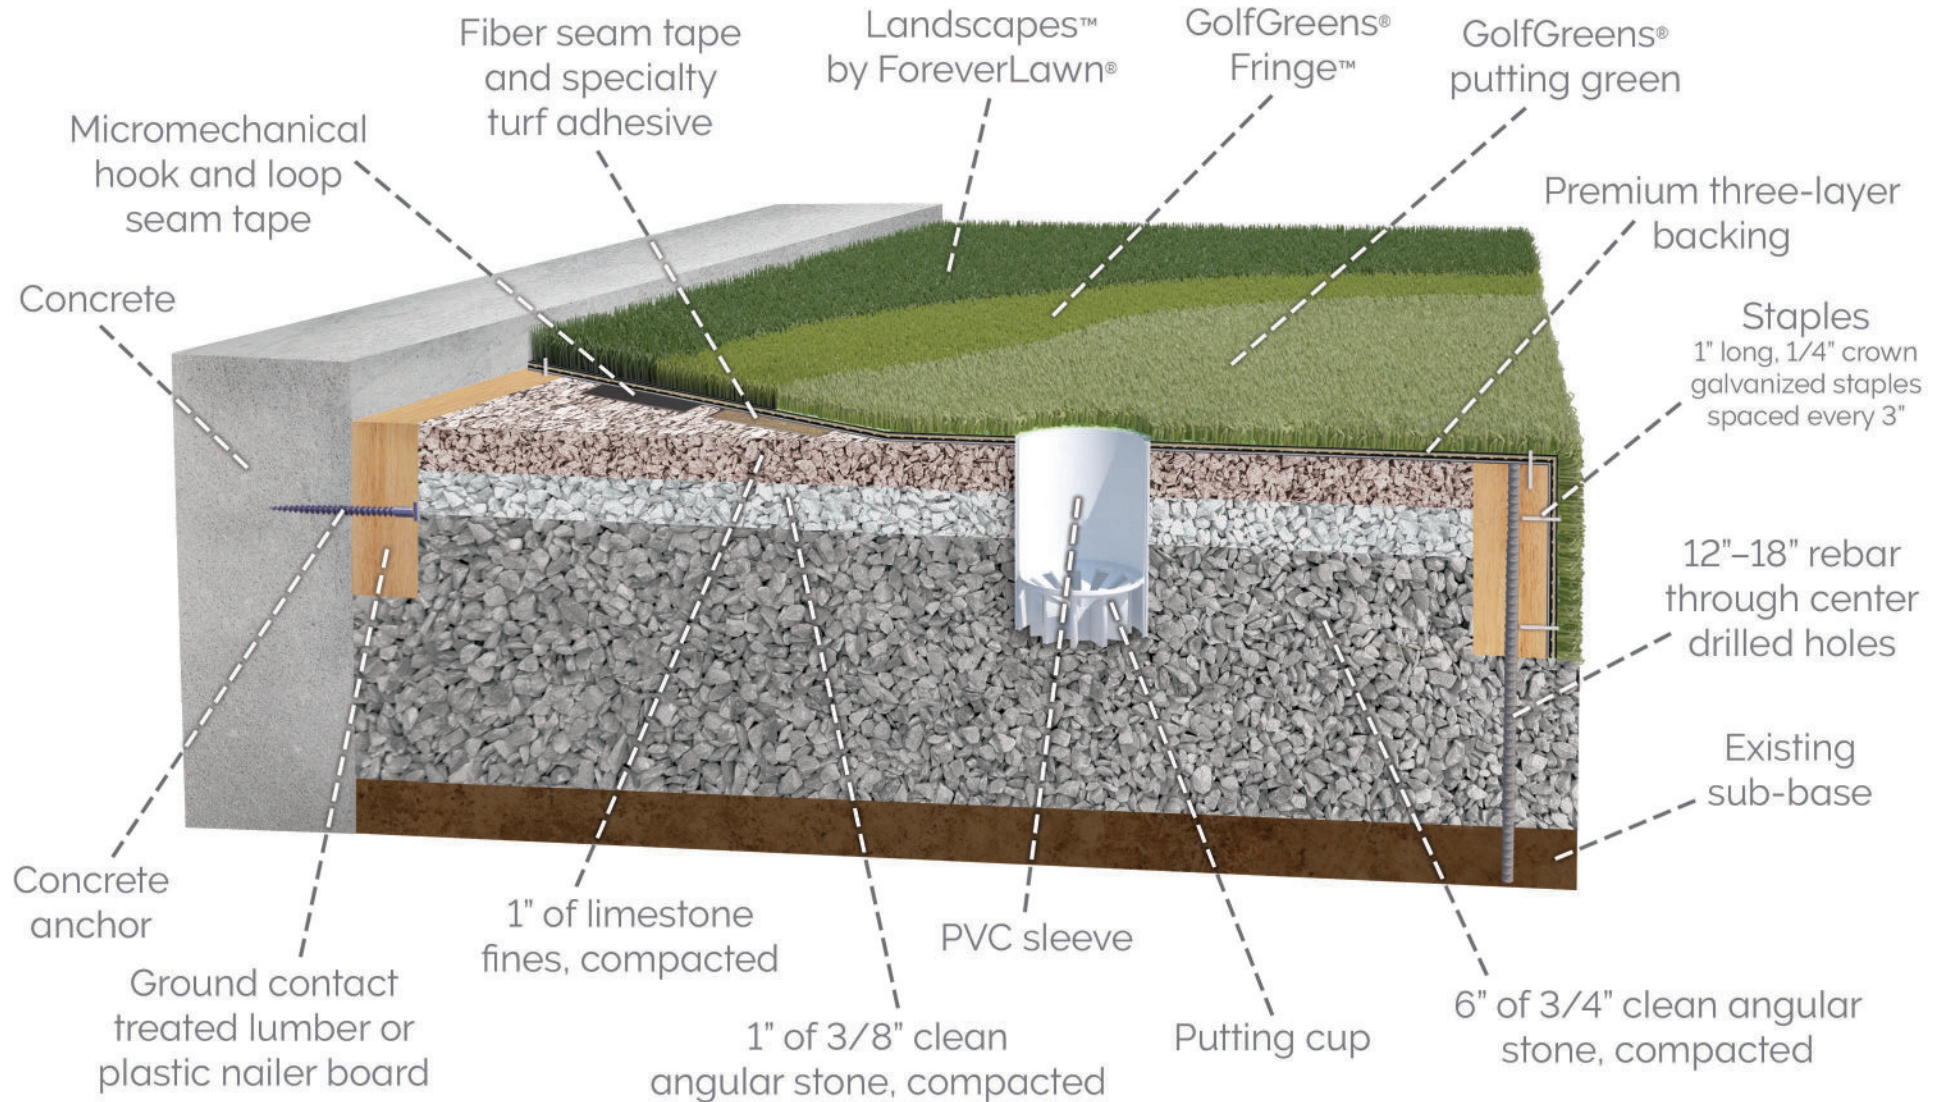

ForeverLawn Synthetic Grass System

Putting green with premium backing over aggregate

330.499.8873 • foreverlawn.com
8007 Beeson St., Louisville, OH 44641

microsite.caddetails.com/1148

By	T. Smith	03/25
Scale	Not to scale	
Drawing No.	M1848	