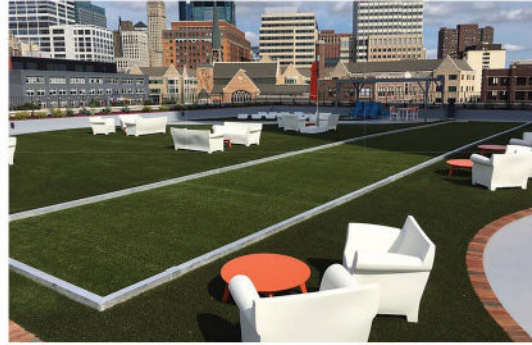

BocceGrass™

by ForeverLawn

| COMPONENTS | BOCCEGRASS PLAY | BOCCEGRASS COURT |
|----------------------|---|---|
| YARN TYPE | Primary: Polyethylene monofilament Secondary: Heat set textured nylon monofilament | Heat set textured nylon monofilament |
| YARN COLOR | Primary: Summer green Secondary: Turf green | Turf green |
| TUFTING GAUGE | N/A | 3/16" |
| YARN COUNT | Primary: 5000/4 Secondary: 4200/8 | 4200/8 |
| CONSTRUCTION | Knitted | Tufted |
| BLADE HEIGHT | 7/8"* | 7/8"* |
| FACE WEIGHT | 56 oz.* | 53 oz.* |
| TOTAL PRODUCT WEIGHT | 110 oz.* | 80 oz.* |
| BACKING | 50 oz. Biocel™ Polyurethane, with 6 oz. non-woven geotex laminate | Primary: 13/18 PET pic woven Secondary: Biocel™ Polyurethane |
| SEAMING | Micromechanical bonding | Turf adhesive |
| INFILL | To meet desired play: 1-3 lbs. psf. suggested | To meet desired play: 1-3 lbs. psf. suggested |

BocceGrass Play

BocceGrass Court

- Consistent surface, play, and ball roll.
- Handles high traffic well.
- Low-maintenance.
- Great look.

With BocceGrass™ by ForeverLawn® you can have a professional grade bocce court wherever you want. BocceGrass provides a terrific playing surface and consistent roll. With a grass-like appearance and great durability, your bocce court will be a beautiful addition to your property and provide years of consistent play with little maintenance.