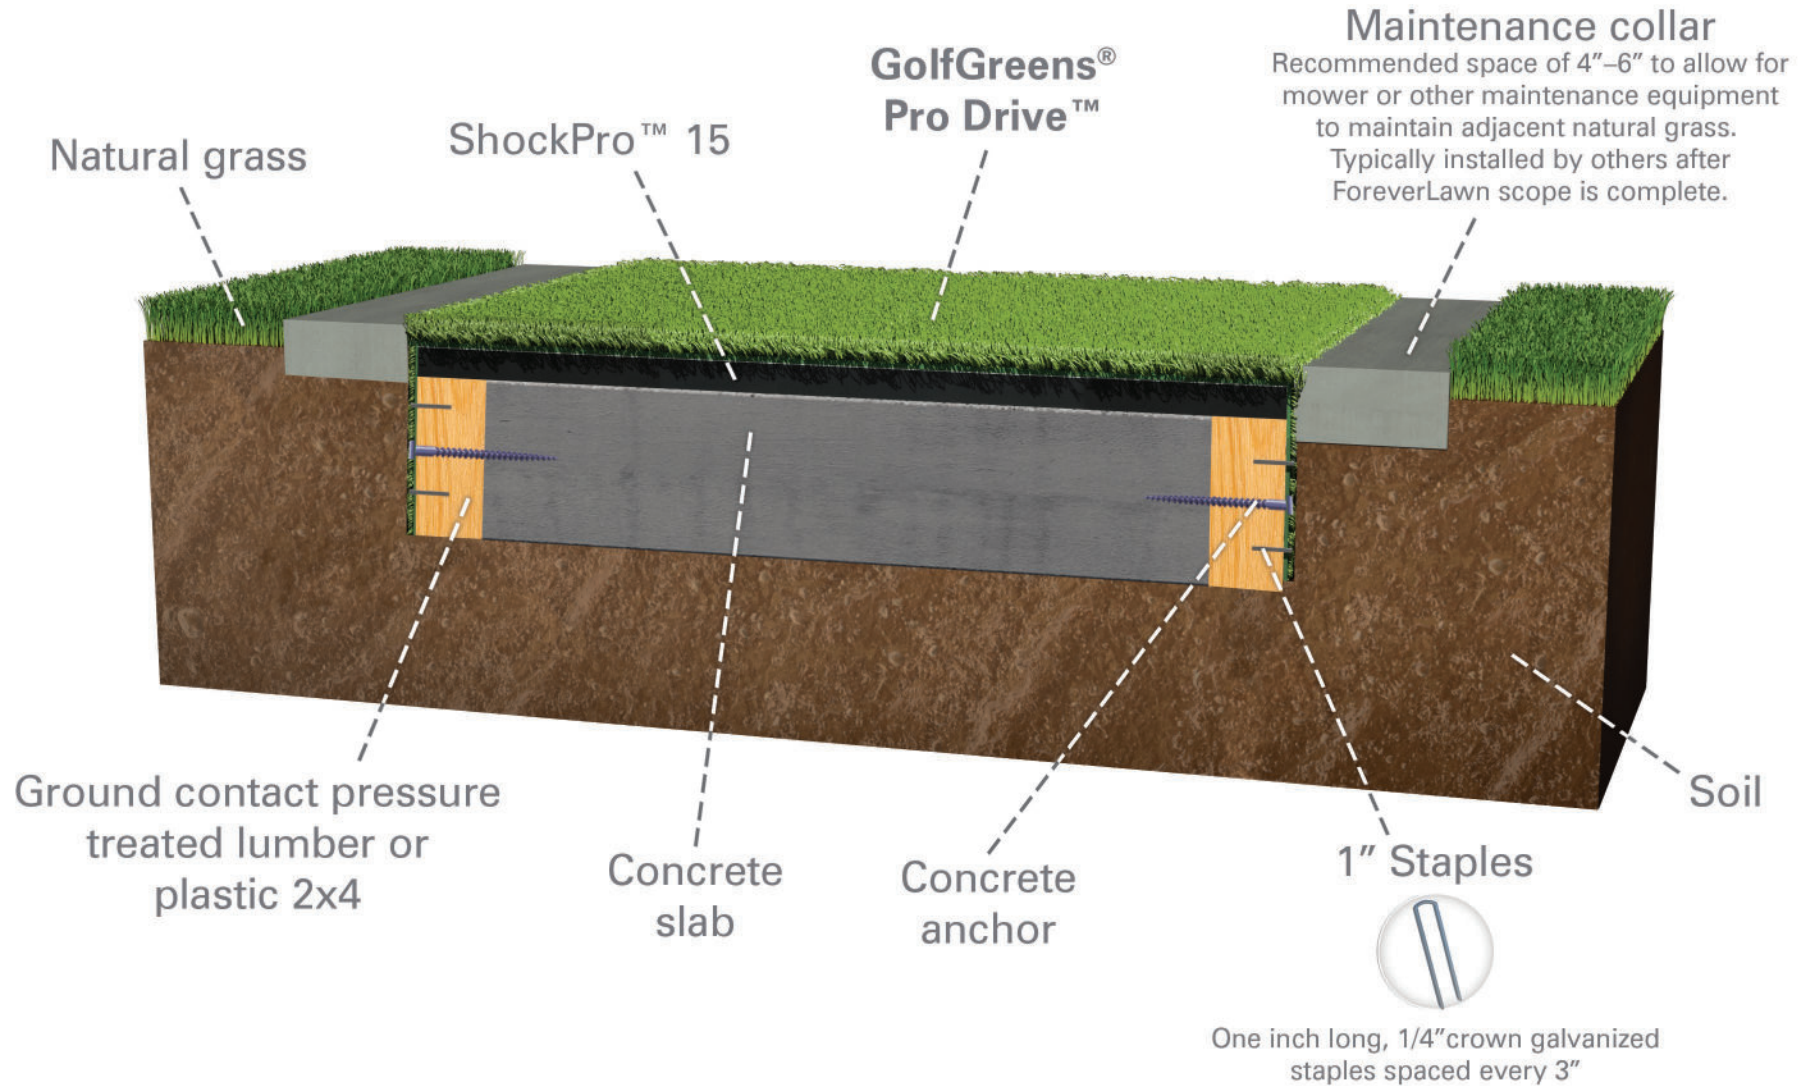

Pro Drive Tee Line System

Tee line installed over concrete

330.499.8873 • foreverlawn.com
8007 Beeson St., Louisville, OH 44641

 **CADdetails**
MICROSITE
microsite.caddetails.com/1148

By	G. Swartz	10/23
Scale	Not to scale	
Drawing No.	M1648	