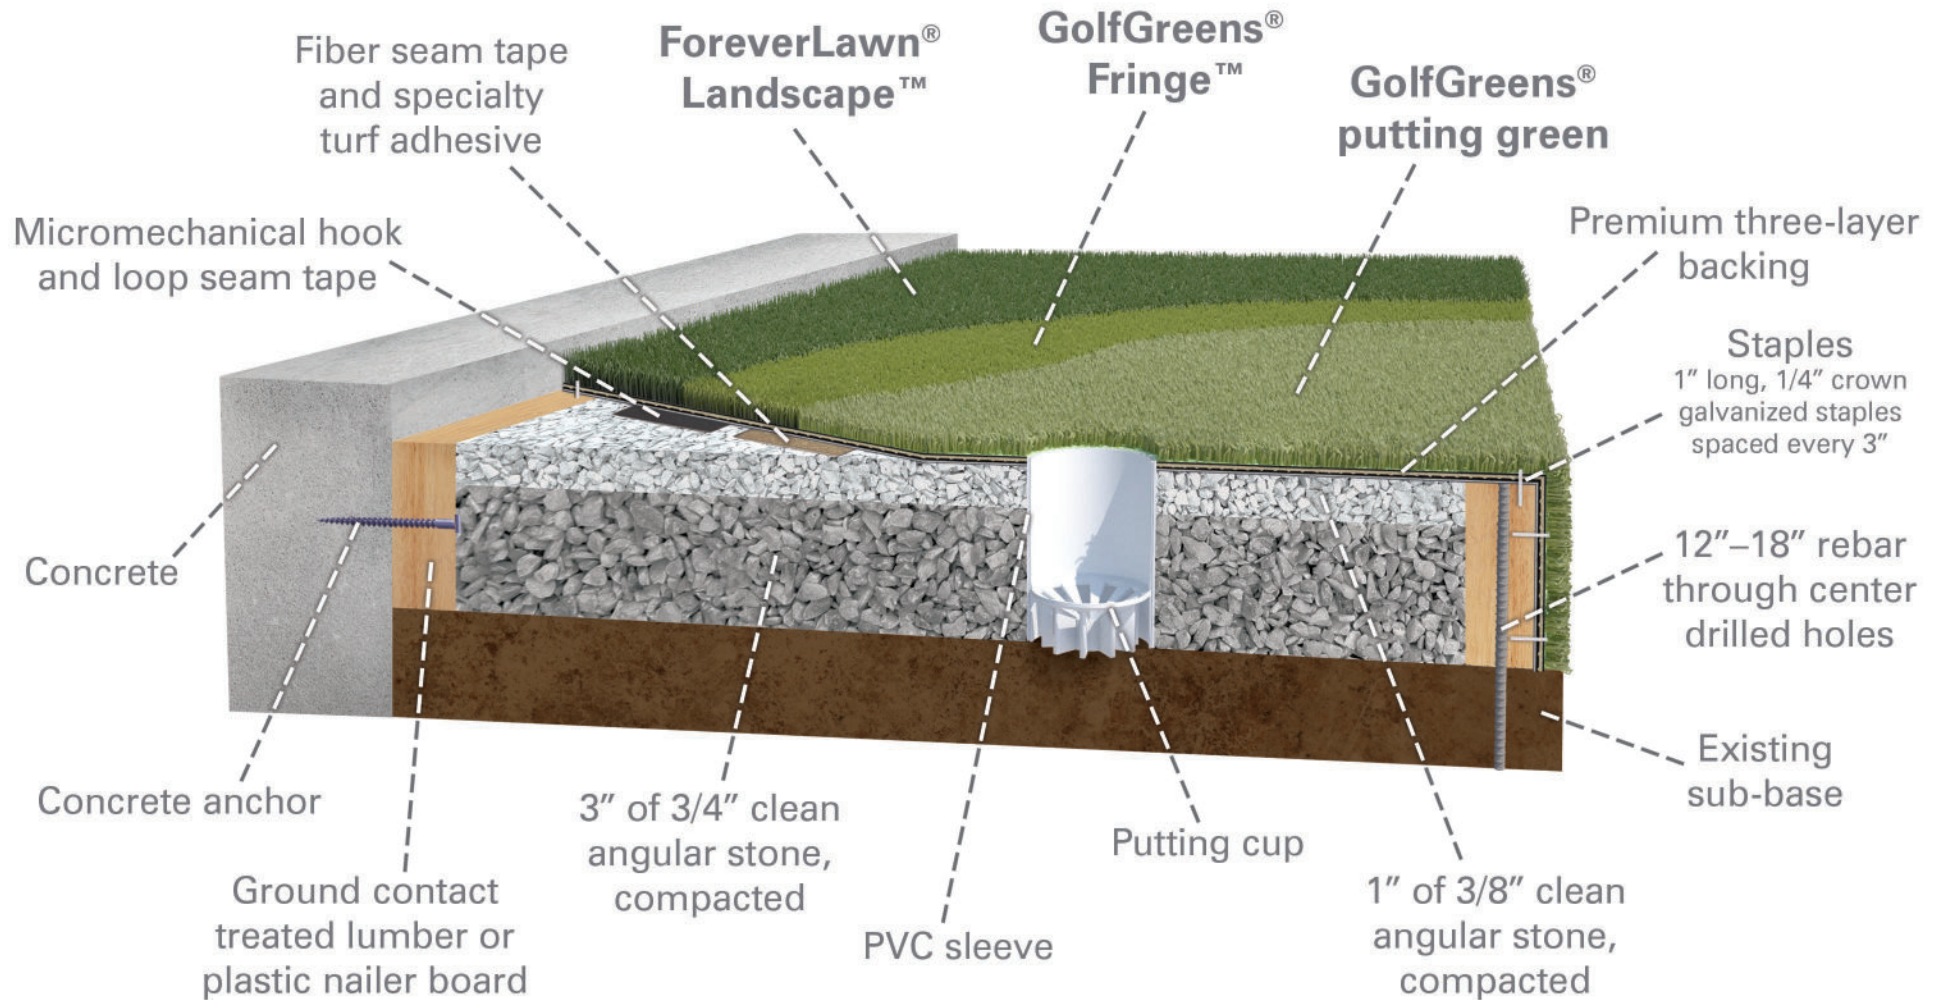

GolfGreens System

Putting green with premium backing over aggregate

330.499.8873 • foreverlawn.com
8007 Beeson St., Louisville, OH 44641

microsite.caddetails.com/1148

By	T. Smith	10/23
Scale	Not to scale	
Drawing No.	M1848	