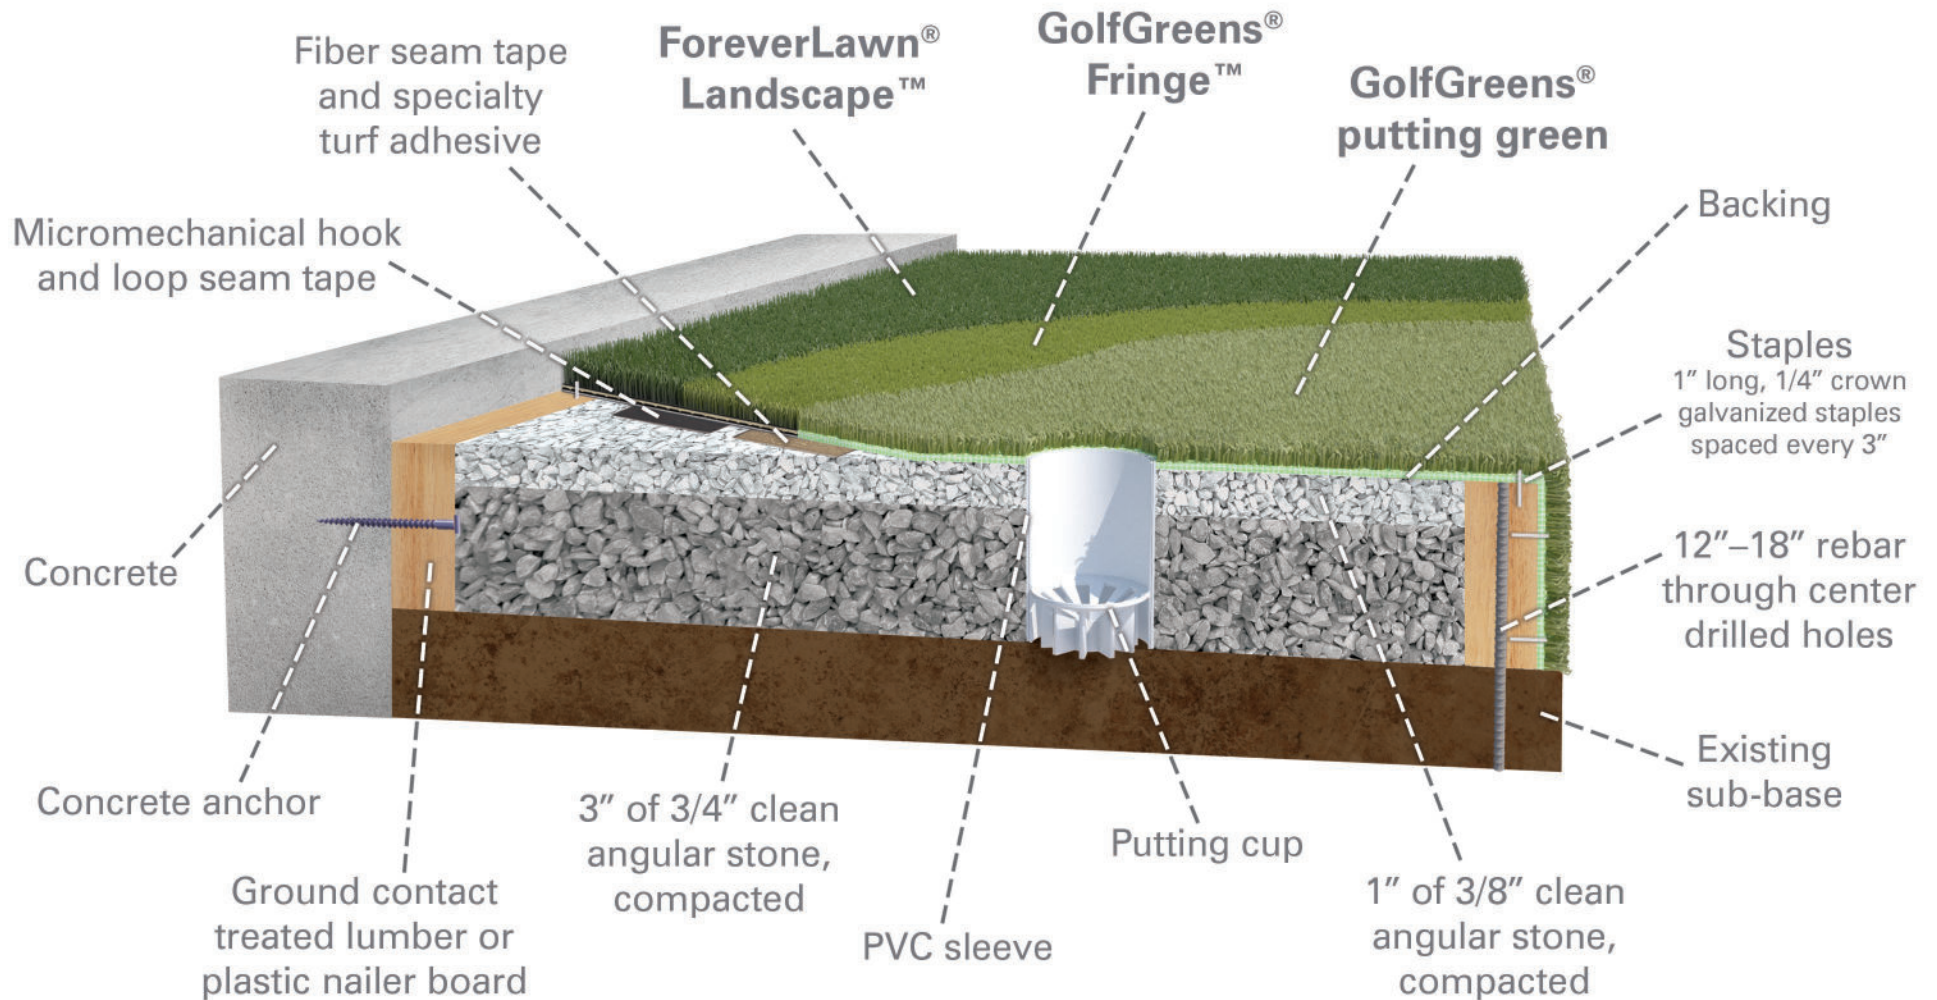

GolfGreens System

Putting green over aggregate

330.499.8873 • foreverlawn.com
8007 Beeson St., Louisville, OH 44641

microsite.caddetails.com/1148

By	T. Smith	10/23
Scale	Not to scale	
Drawing No.	M1332	