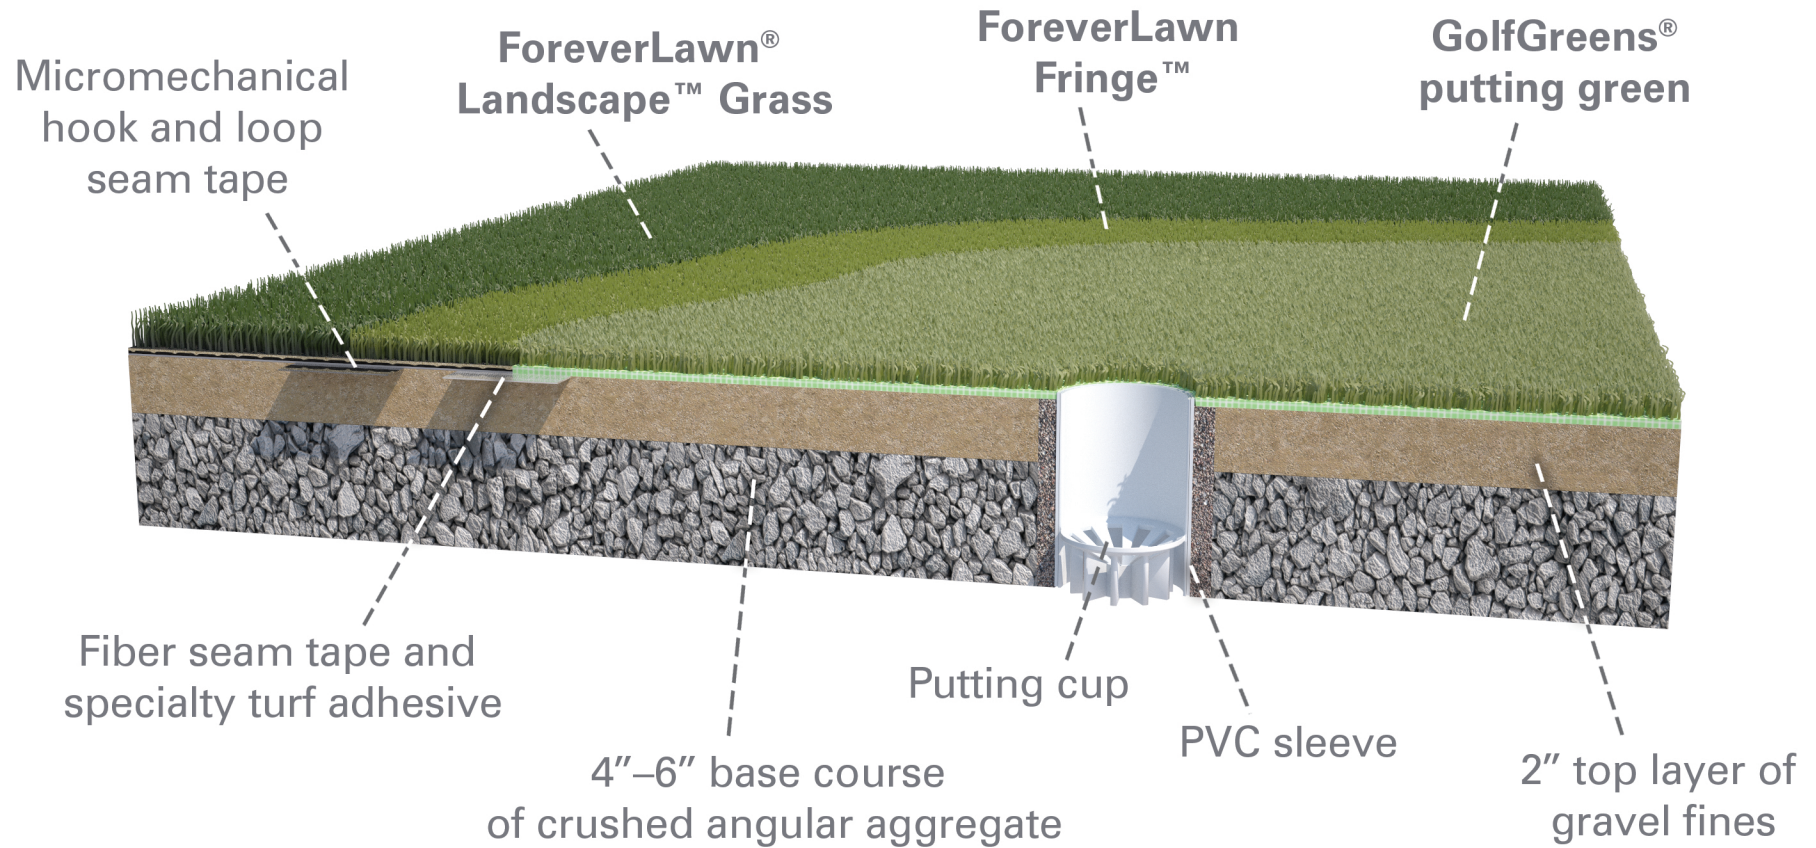

GolfGreens System

Putting green over aggregate

866.992.7876 • foreverlawn.com
8007 Beeson St., Louisville, OH 44641

microsite.caddetails.com/1148

By	G. Swartz	09/20
Scale	Not to scale	
Drawing No.	M1332	